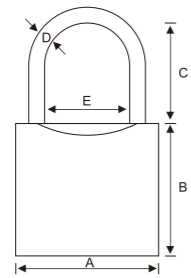

PLASTIC PAINTED IRON PADLOCK WITH CROSSED KEY

Body: Solid iron body with plastic painted color
Shackle: Chrome plated case-hardened steel
Rotation 360°
Locking: Single locking sizes 32mm
Double locking sizes 38,50,63,75mm
Key: 3 nickel-plated steel key
Key withdrawal with shackle open or closed
Mechanism: Antipick pin (except 20 and 25mm)
Antipick mushroom drivers
Brass pins
Copper plating springs
Automatic return of key to extraction position
Packaging: Box/ Sliding Card/ Double blister

Model No.	Size	Description	Qty Dozen	Weight(kg) GW/NW	A	B	C	D	E	Pin No.
4113031	32mm	KD, KA, MK	10	24/22	32	30	16	5.2	17	4x4
4113032	38mm	KD, KA, MK	10	20/18	38	35	21	6.3	19.7	4x4
4113033	50mm	KD, KA, MK	5	30/28	50	43	27	8.5	26	5x4
4113034	63mm	KD, KA, MK	3	40/38	63	52	35	10.5	32.5	5x4
4113035	75mm	KD, KA, MK	2	32/30	75	58	40	11	46	5x4