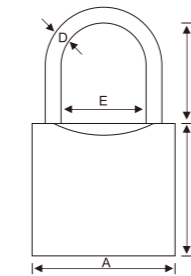

Solid iron body with nickel plated
Brass cylinder and 4 steel crossed keys
Chrome-plated steel shackle, long shackle available
Single locking sizes 32mm
Double locking sizes 38,50,63,75mm

Model No.	Size	Description	Qty Dozen	Weight(kg) GW/NW	A	B	C	D	E	Pin No.
4113081	32mm		10	24/22	32	30	16	5.2	17	5x4
4113082	38mm		10	20/18	38	34	21	6.3	19.7	5x4
4113083	50mm		6	30/28	50	42	27	8.5	26	5x4
4113084	63mm		3	40/38	63	45	35	10.5	32.5	5x4
4113085	75mm		2	32/30	75	45	40	12	42	5x4