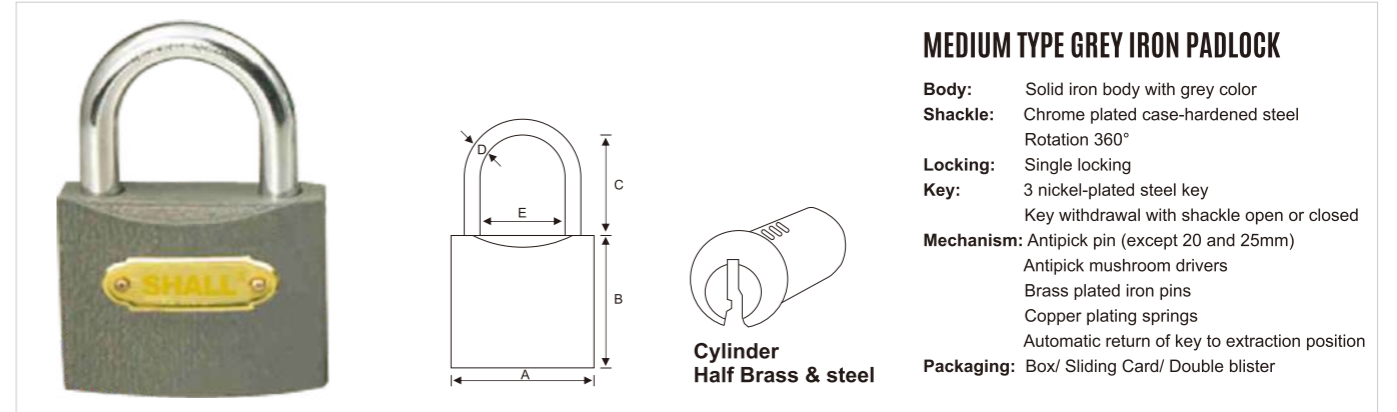

MEDIUM TYPE GREY IRON PADLOCK

- **Body:** Solid iron body with grey color
- **Shackle:** Chrome plated case-hardened steel
  Rotation 360°
- **Locking:** Single locking
- **Key:** 3 nickel-plated steel key
  Key withdrawal with shackle open or closed
- **Mechanism:** Antipick pin (except 20 and 25mm)
  Antipick mushroom drivers
  Brass plated iron pins
  Copper plating springs
  Automatic return of key to extraction position
- **Packaging:** Box/ Sliding Card/ Double blister

Model No.	Size	Description	Qty Dozen	Weight(kg) GW/NW	A	B	C	D	E	Pin No.
4113021	20mm	KD, KA	50	26/23	21	20	12	3.3	11	3
4113022	25mm	KD, KA	30	36/33	25	25	15	3.9	12	4
4113023	32mm	KD, KA, MK	15	28/25	32	28	16	5.2	17	5
4113024	38mm	KD, KA, MK	10	42/38	38	34	21	6.3	19.7	5
4113025	50mm	KD, KA, MK	5	44/40	50	42	25	8.5	27	6
4113026	63mm	KD, KA, MK	3	38/35	63	51	35	10.5	32.5	6
4113027	75mm	KD, KA, MK	2	53/49	75	58	40	12	42	6