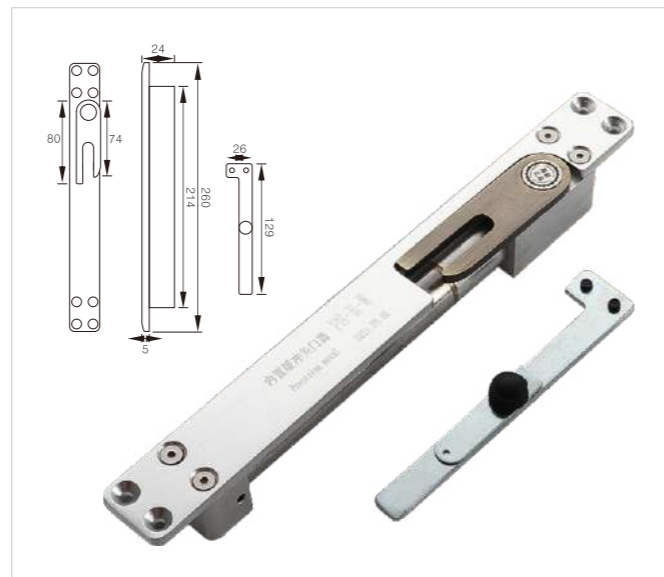

Model No.	⌀	Length	Mounting	Adjustable
<b>4110032</b>	/	735-1985	27	/
Material: Aluminum Alloy	Suit for 750-1300mm Gate Width			

Model No.	⌀	Length	Mounting	Adjustable
<b>4110033</b>	/	140.5	/	22
Material: Aluminum Alloy	Opening suggestion: use 22mm diameter, effective length above 160mm electric drilling opening			

Model No.	⌀	Length	Mounting	Adjustable
<b>4110034</b>	/	230-530	64	32
Material: Aerometal	Suit for 500-900mm Gate Width			

Model No.	⌀	Length	Mounting	Adjustable
<b>4110035</b>	60	160	150	/
Material: Aluminum Alloy	60	180	175	/
Spring loaded with adjustable tension, adjustable screws for slow or fast closing				