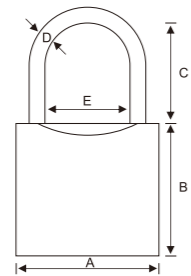

Cylinder
Half Brass & steel

Iron lock body with colored surface
Hardened steel shackle
3 nickel-plated key
Brass cylinder or steel cylinder available

Model No.	Size	Description	Qty Dozen	Weight(kg) GW/NW	A	B	C	D	E	Pin No.
4113051	20mm	KD, KA	50	20/19	21	20	12	3.3	11	3
4113052	25mm	KD, KA	50	31/30	25	25	15	3.9	12	4
4113053	32mm	KD, KA, MK	20	21/20	32	30	16	5.2	17	5
4113054	38mm	KD, KA, MK	20	31/30	38	35	21	6.3	19.7	5
4113055	50mm	KD, KA, MK	10	35/34	50	43	27	8.5	26	6
4113056	63mm	KD, KA, MK	5	26/25	63	52	35	10.5	32.5	6
4113057	75mm	KD, KA, MK	5	41/40	75	58	40	12	42	6