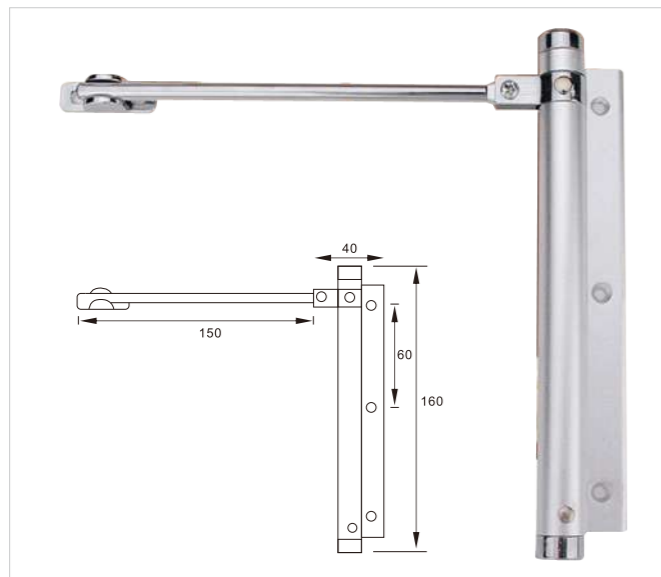

Model No.	⌀	Length	Mounting	Adjustable
4110035	60	160	150	/
Material: Aluminum Alloy	60	180	175	/
Spring loaded with adjustable tension, adjustable screws for slow or fast closing