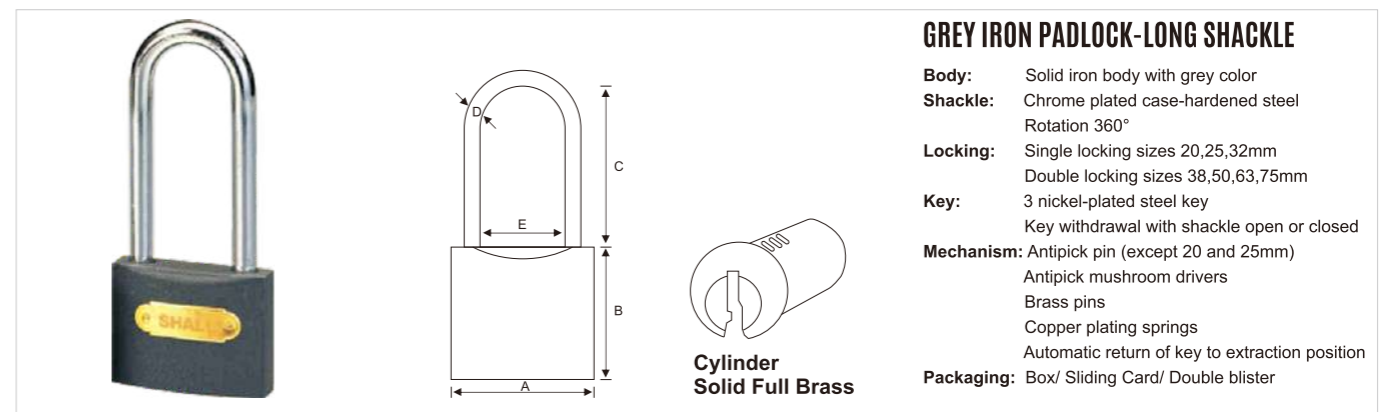

GREY IRON PADLOCK-LONG SHACKLE

- **Body:** Solid iron body with grey color
- **Shackle:** Chrome plated case-hardened steel
  Rotation 360°
- **Locking:** Single locking sizes 20,25,32mm
  Double locking sizes 38,50,63,75mm
- **Key:** 3 nickel-plated steel key
  Key withdrawal with shackle open or closed
- **Mechanism:** Antipick pin (except 20 and 25mm)
  Antipick mushroom drivers
  Brass pins
  Copper plating springs
  Automatic return of key to extraction position
- **Packaging:** Box/ Sliding Card/ Double blister

Model No.	Size	Description	Qty Dozen	Weight(kg) GW/NW	A	B	C	D	E	Pin No.
4113011	25mm	KD, KA	25	25/21	25	25	39	3.9	12	4
4113012	32mm	KD, KA, MK	10	30/26	32	30	52	5.2	17	5
4113013	38mm	KD, KA, MK	10	36/32	38	35	66	6.3	19.7	5
4113014	50mm	KD, KA, MK	5	29/24	50	43	76	8.5	26	6
4113015	63mm	KD, KA, MK	3	28/24	63	52	78	10.5	32.5	6