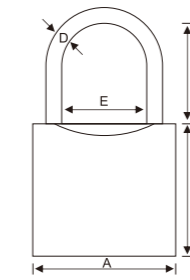

### GOLD PLATED IRON PADLOCK

**Chrome-plated steel shackle, long shackle available**  
**Brass cylinder and 3 steel keys**  
**Solid iron body with gold plated**  
**Single locking sizes 20,25,32mm**  
**Double locking sizes 38,50,63,75mm**  
**Many kinds of cylinder available**