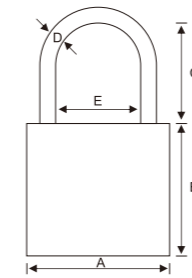

DECENTERED IRON PADLOCK

Cylinder
Solid Full Brass

Iron lock body with blue color plastic painted
Hardened steel shackle 50-60 HRC
3-nickel-plated brass keys
Brass cylinder and brass locking

Model No.	Size	Description	Qty Dozen	Weight(kg) GW/NW	A	B	C	D	E	Pin No.
4113061	38mm	KD, KA	5	18/17	38	35	21	6	19	5
4113062	45mm	KD, KA	5	25/24	45	37	23	7	23	5
4113063	52mm	KD, KA	5	18/17	52	43	26	8	26	6
4113064	63mm	KD, KA	3	29/28	61	43.5	33.5	10	32	6
4113065	75mm	KD, KA	3	26/25	75	58	40.5	10	39	6