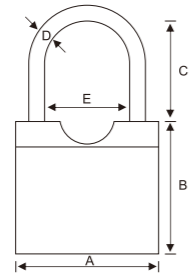

“MECO RARLUX” PADLOCK (side-opening)

Steel cylinder
3-nickel-plated steel keys
Solid iron body with brass spray-paint surface

Model No.	Size	Description	Qty Dozen	Weight(kg) GW/NW	A	B	C	D	E	Pin No.
4113091	20mm	KD, KA	50	24/23	20	20	13	3.3	11	3
4113092	25mm	KD, KA	30	21/20	25	25	15	3.9	12	4
4113093	30mm	KD, KA	20	28/27	32	28	16	5.2	17	5
4113094	40mm	KD, KA	15	29/28	38	33	21	5.9	19	5
4113095	50mm	KD, KA, MK	10	37/36	50	43	27	8	26	6
4113096	60mm	KD, KA, MK	5	31/30	62	51	35	9	32	6
4113077	75mm	KD, KA, MK	3	25/24	75	58	40	11	42	6

“MECO RARLUX” PADLOCK (lateral-opening)

Brass Cylinder
3-nickel-plated steel keys