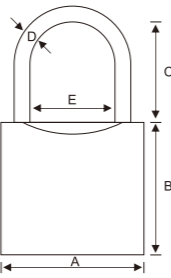

COLORED PLASTIC SPRAYING IRON PADLOCK

Chrome-plated steel shackle
Sprayed-surface of the lock, ruggedized, scratch-bearing, rust resistance
Many colors can be selected
Brass Cylinder
Brass Key or Steel Key

Model No.	Size	Description	Qty Dozen	Weight(kg) GW/NW	A	B	C	D	E	Pin No.
4113041	38mm	KD, KA, MK	15	19/18	38	34	21	6.3	19	5
4113042	50mm	KD, KA, MK	10	19/18	52	40	25	8.0	26	6
4113043	63mm	KD, KA, MK	5	29/28	63	49	35	9.0	32	6
4113044	75mm	KD, KA, MK	3	24/23	75	54	41	11	38	6

COLOURED IRON PADLOCK