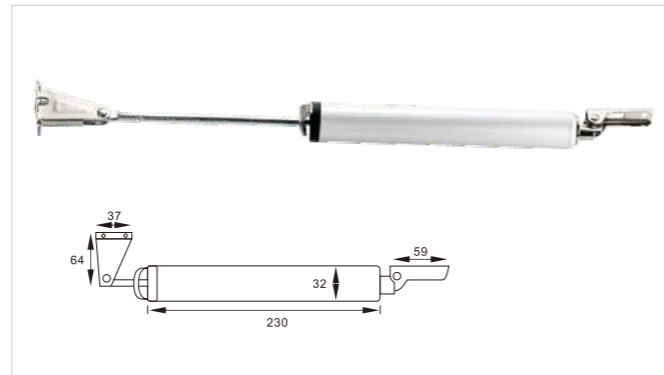

Model No.	⌀	Length	Mounting	Adjustable
4110034	/	230-530	64	32
Material: Aerometal	Suit for 500-900mm Gate Width