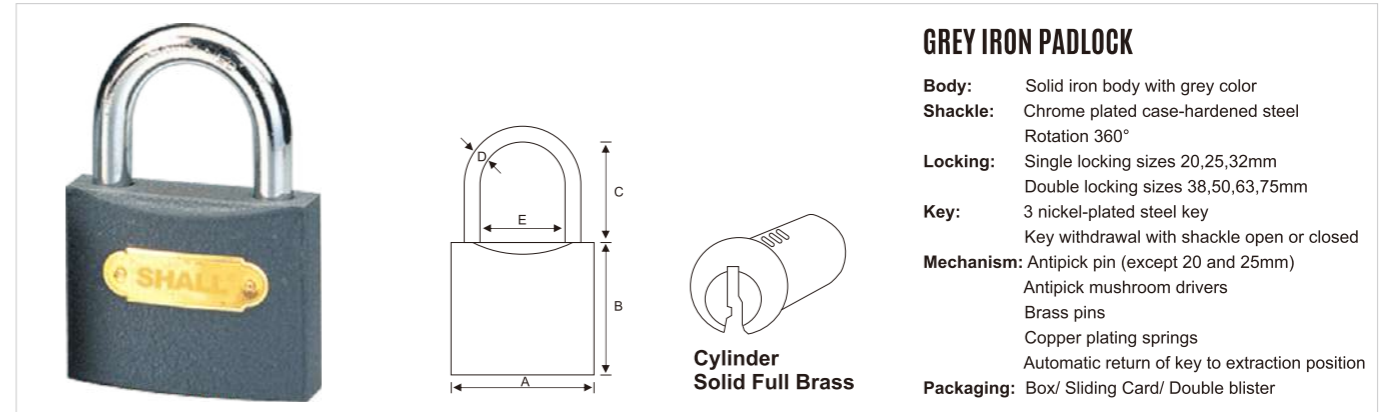

### GREY IRON PADLOCK

- Body:** Solid iron body with grey color
- Shackle:** Chrome plated case-hardened steel  
Rotation 360°
- Locking:** Single locking sizes 20,25,32mm  
Double locking sizes 38,50,63,75mm
- Key:** 3 nickel-plated steel key  
Key withdrawal with shackle open or closed
- Mechanism:** Antipick pin (except 20 and 25mm)  
Antipick mushroom drivers  
Brass pins  
Copper plating springs  
Automatic return of key to extraction position
- Packaging:** Box/ Sliding Card/ Double blister