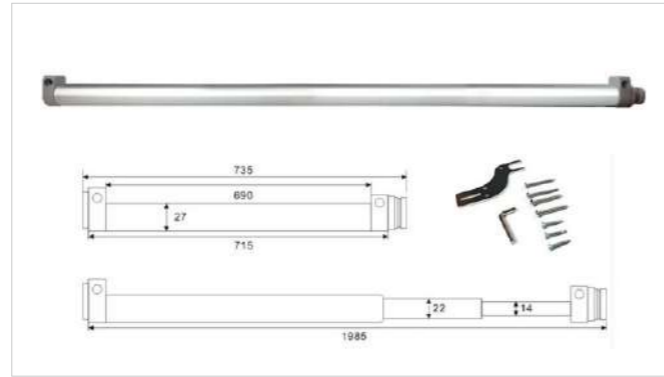

Model No.	⌀	Length	Mounting	Adjustable
4110032	/	735-1985	27	/
Material: Aluminum Alloy	Suit for 750-1300mm Gate Width