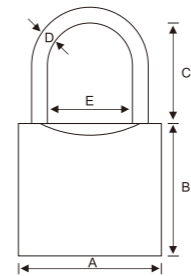

Model No.	Size	Description	Qty Dozen	Weight(kg) GW/NW	A	B	C	D	E	Pin No.
4113131	32mm	KD, KA, MK	15	24/22	32	30	16	5.2	17	5
4113132	38mm	KD, KA, MK	10	19/17	38	35	21	6.3	19.7	5
4113133	50mm	KD, KA, MK	5	29/27	50	43	27	8.5	26	6
4113134	63mm	KD, KA, MK	3	39/37	63	52	35	10.5	32.5	6
4113135	75mm	KD, KA, MK	3	32/30	75	58	40	12	42	6

STAINLESS STEEL ARC TYPE PADLOCK

Body: 304# stainless steel lock body.
with brush polished surface
Shackle: 304# stainless steel shackle for avoiding rust and corrosion
Full brass cylinder and nickel plated brass key
Function-open sprung shackle
Key withdrawal with shackle open or closed
Packing: Double blister packing