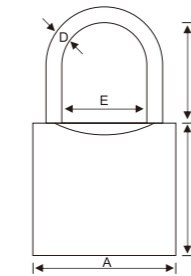

### EUROPEAN MODEL BRASS PADLOCK

Body: Cast solid brass body plug  
Shackle: Chrome plated case-hardened steel  
Rotation 360°  
Locking: Single locking sizes 20,25,32mm  
Double locking sizes 38,50,63,75mm  
Key: 3 nickel-plated steel key  
Key withdrawal with shackle open or closed  
Mechanism: Antipick pin (except 20 and 25mm)  
Antipick mushroom drivers  
Brass pins  
Copper plating springs  
Automatic return of key to extraction position  
Surface: Brass brush  
Packaging: Box/ Sliding Card/ Double blister